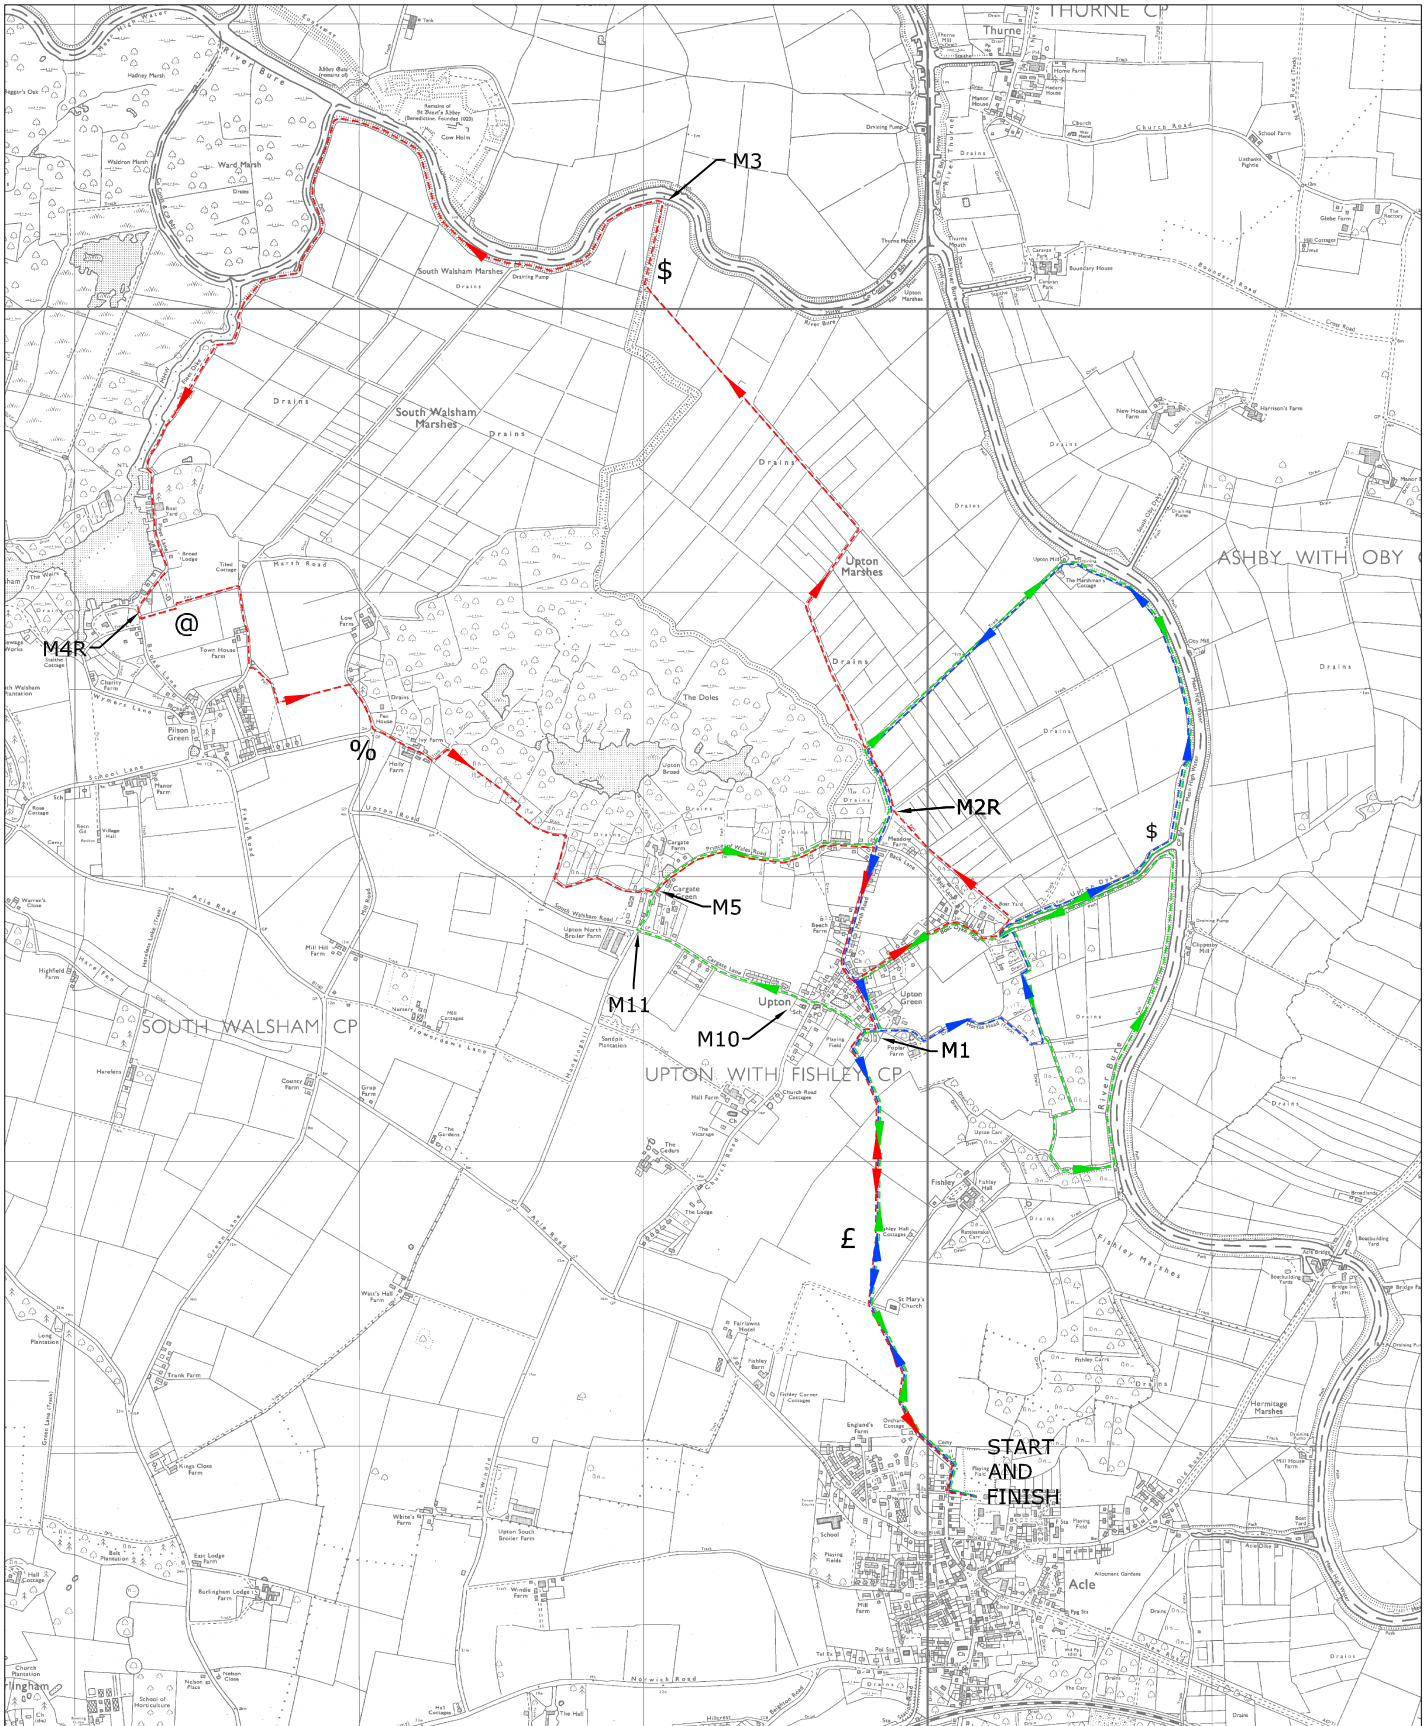

# Great Yarmouth Rotary Club Spring Charity Walk Acle Routes Overview

PLEASE RETURN THIS MAP TO REGISTRATION