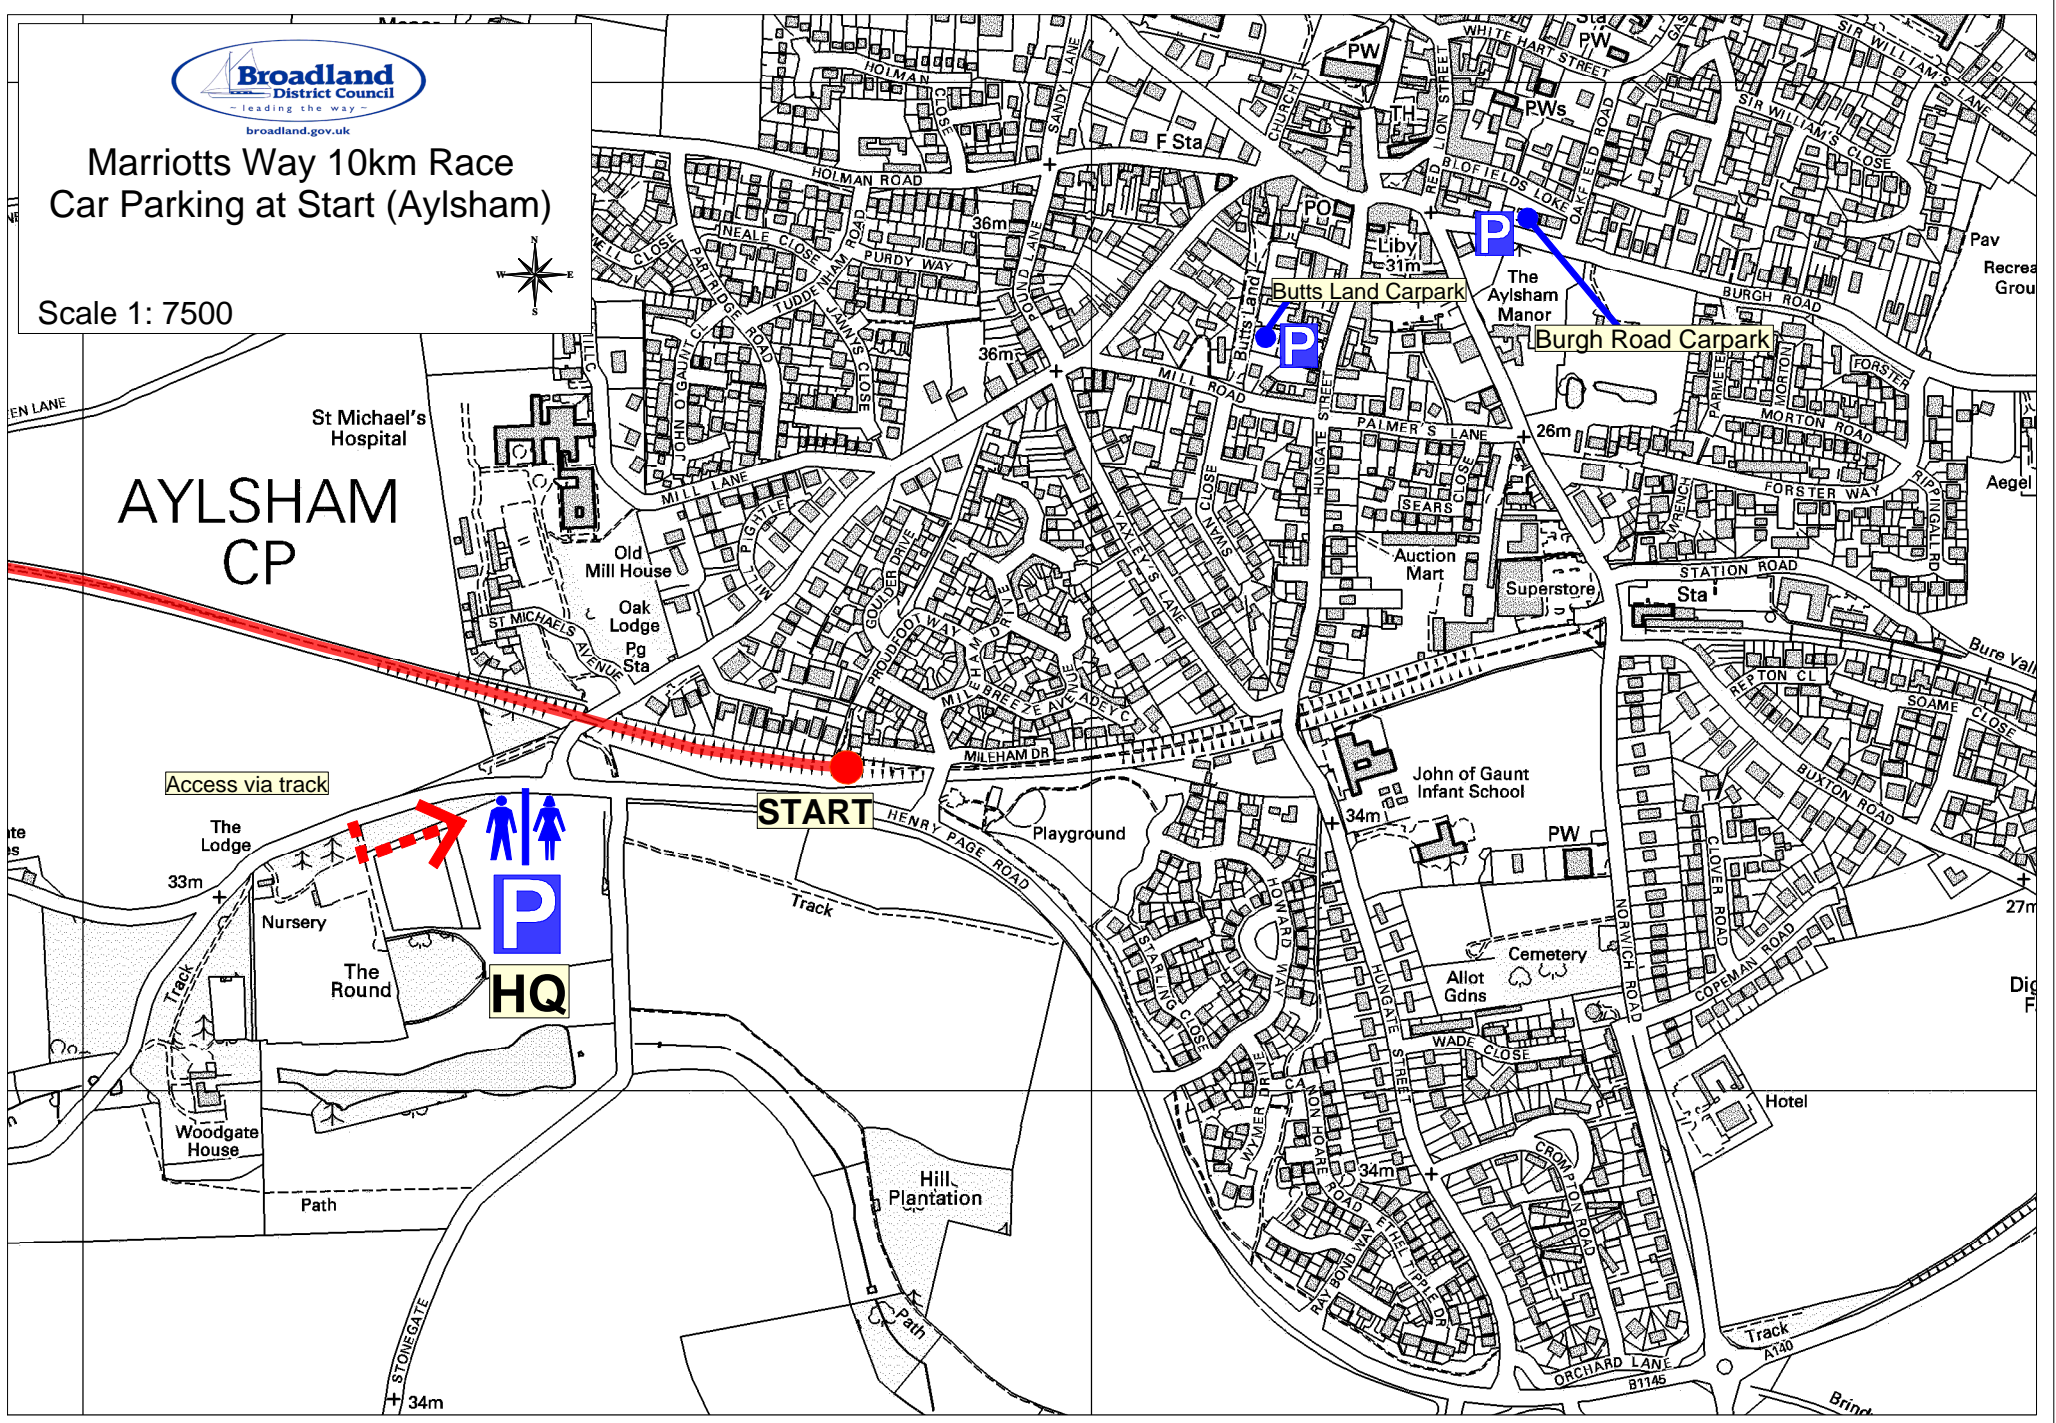

Marriotts Way 10km Race Car Parking at Start (Aylsham)

Scale 1: 7500

AYLSHAM CP

Access via track

START

Butts Land Carpark
The Ayisham Manor
Burgh Road Carpark

The Lodge
33m

Nursery

The Round

Woodgate House

Path

Hill Plantation

Playground

John of Gaunt Infant School

Cemetery

Allot Gdns

Hotel

34m

Track

Track A140

Brink